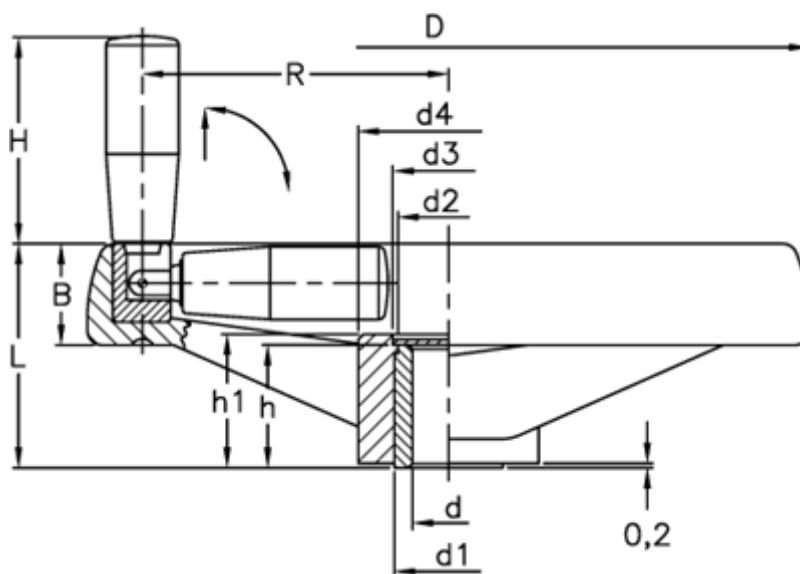

Data Sheet

Article number: 2301078632R
Description: E+G Handwheel
VRTP.125+IR-A14

Measures

B	= 22	H	= 65
C (N m)	= 94	h	= 22
D	= 124	h1	= 25
d1	= 22	L	= 44
d2	= 20	L (J)	= 10
d3	= 21	R	= 48
d4	= 31		
d H7	= 14		